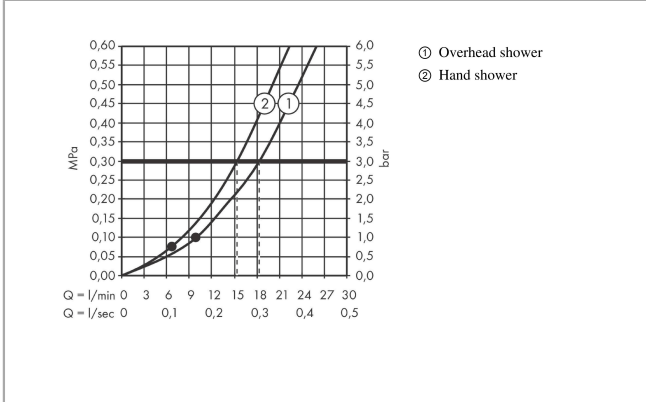

Vernis Shape
Showerpipe 240 1jet with thermostat
Finish: **Matt Black** Article Number: **26427670**

Product image

Scale drawing

Flowchart