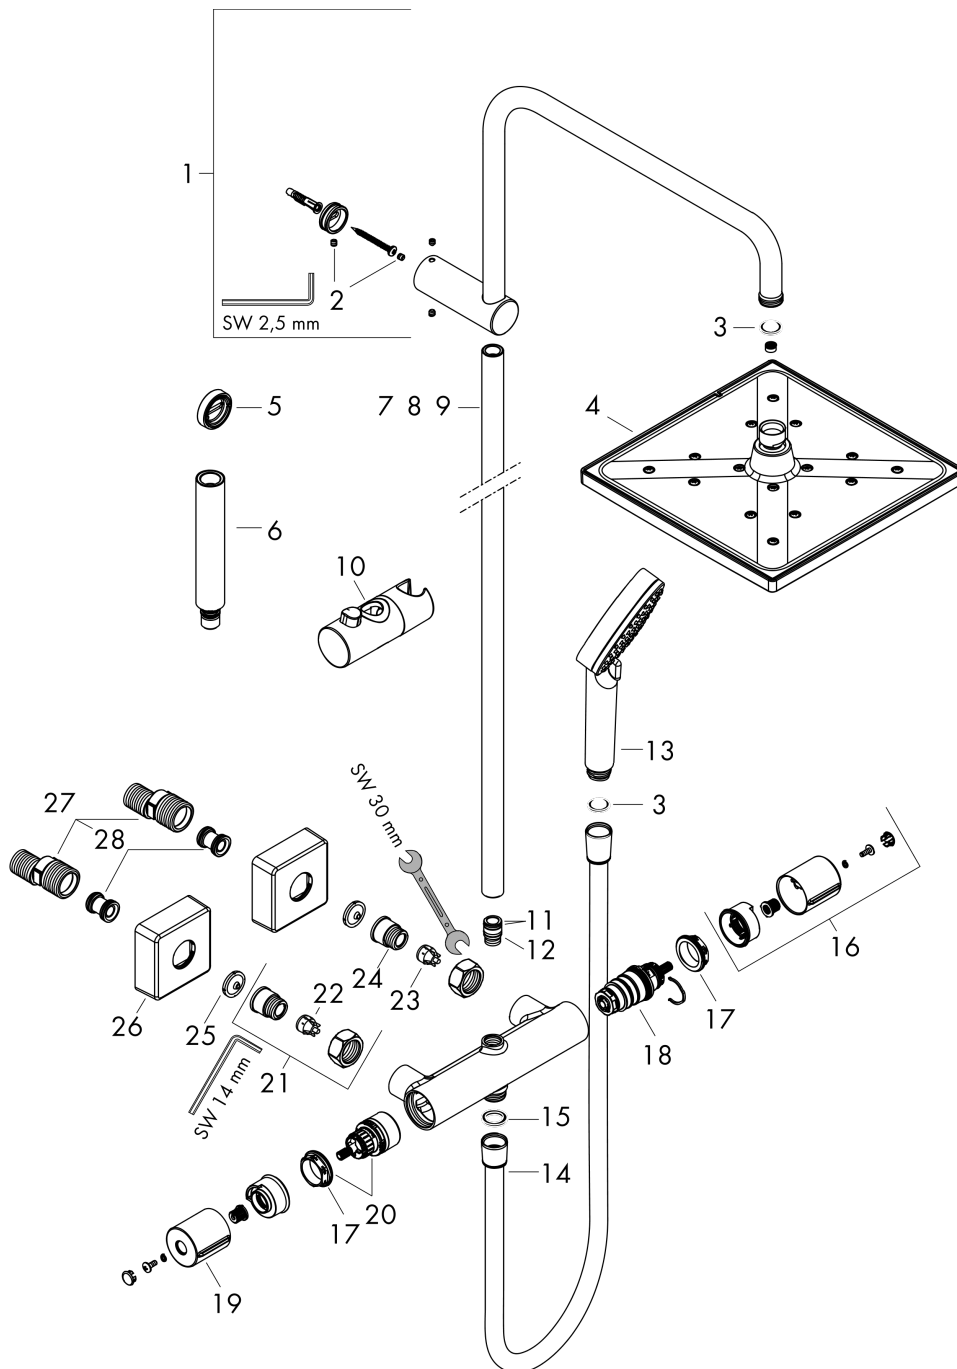

Vernis Shape
Showerpipe 240 1jet with thermostat
Finish: **Matt Black** Article Number: **26427670**

Exploded Drawing

Year of production: >10/22

Vernis Shape
Showerpipe 240 1jet with thermostat
Finish: **Matt Black** Article Number: **26427670**

Spare part list

Year of production: >10/22

Pos.	Description	Article Number	PC	PU
1	shower arm	93768670	63	1
2	hollow set screw M5x5	98446000	1	1
3	filter packing	94246000	1	1
4	head shower	26726670	98	1
5	tile-matching-disk 7 mm	93813670	55	1
6	extension 100 mm	94164670	59	1
7	pipe 845 mm	93906670	62	1
8	pipe 945 mm	93770670	62	1
9	pipe 1145 mm	93907670	62	1
10	support, assy	93729670	58	1
11	O-ring 11x2	98127000	1	1
12	O-ring 12x2	98214000	1	1
13	handshower	26270670	98	1
14	shower hose Isiflex'B 1,60 m	28276670	98	1
15	handle for thermostat	93727670	59	1
16	nut	98913000	6	1
17	thermostat cartridge	98282000	14	1
18	cartridge for exchanged connections	92373000	18	1
19	handle	93731670	58	1
20	shut off unit with selector	98283000	12	1
21	connecting thread G½	93730670	59	1
22	non return valve (pressure-resistant up to 2 MPa)	93136000	8	1
23	non return valve	96737000	8	1
24	O-ring 16x2	98133000	1	1
25	filter packing	96922000	3	1
26	escutcheon	93879670	55	1
27	set of S-unions (±12 mm)	94140000	10	1
28	noise reduction	96429000	2	1