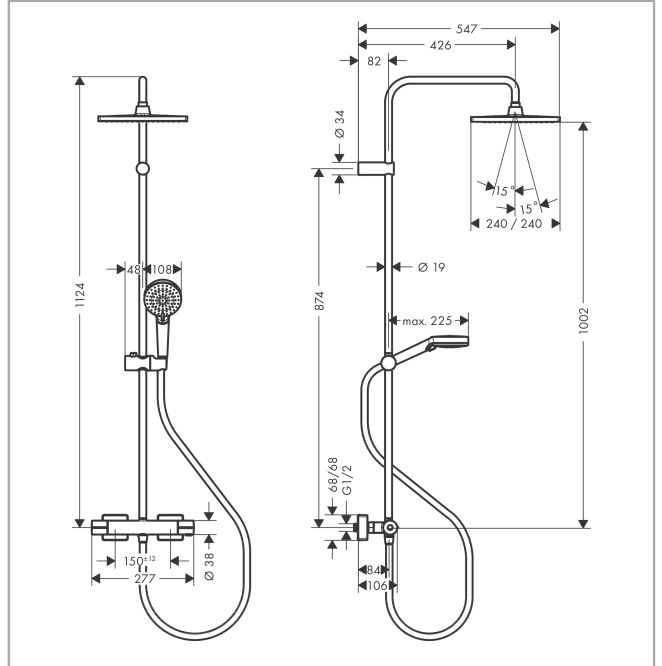

Vernis Shape

Showerpipe 240 1jet with thermostat

Finish: **Matt Black** Article Number: **26427670**

Description

product features

- consists of: overhead shower, hand shower, shower thermostat, shower hose, slider, shower bar
- overhead shower Crometta E 240
- shower head size overhead shower: 240 x 240 mm
- spray type overhead shower: Rain
- ball-joint: overhead shower angle adjustable
- removable shower head
- maximum flow rate at 3 bar: 15,8 l/min
- flow rate Rain spray (at 3 bar): 14,7 l/min
- spray type hand shower: Rain, IntenseRain
- flow rate of hand shower at 3 bar: 15,8 l/min
- minimum flow pressure: 1 bar
- max. operating pressure: 10 bar
- shower bar diameter: 19 mm
- height-adjustable slider with locking push-button slider
- shower arm length overhead shower: 426 mm
- thermostat Vernis
- safety stop at 40°C
- adjustable hot water limitation
- outlets controlled via turning handle
- suitable for continuous flow water heaters
- mounting type: exposed installation
- connection dimension DN15
- connection thread G ½
- centre distance 150 ± 12 mm
- intrinsically safe against backflow
- pipe length: 1124 mm
- 2 functions

Technology

Vernis Shape
Showerpipe 240 1jet with thermostat
 Finish: **Matt Black** Article Number: **26427670**

Product image

Scale drawing

Flowchart

Vernis Shape
Showerpipe 240 1jet with thermostat
 Finish: **Matt Black** Article Number: **26427670**

Installation examples

Vernis Shape
Showerpipe 240 1jet with thermostat
 Finish: **Matt Black** Article Number: **26427670**

Exploded Drawing

Year of production: >10/22

Vernis Shape
Showerpipe 240 1jet with thermostat
 Finish: **Matt Black** Article Number: **26427670**