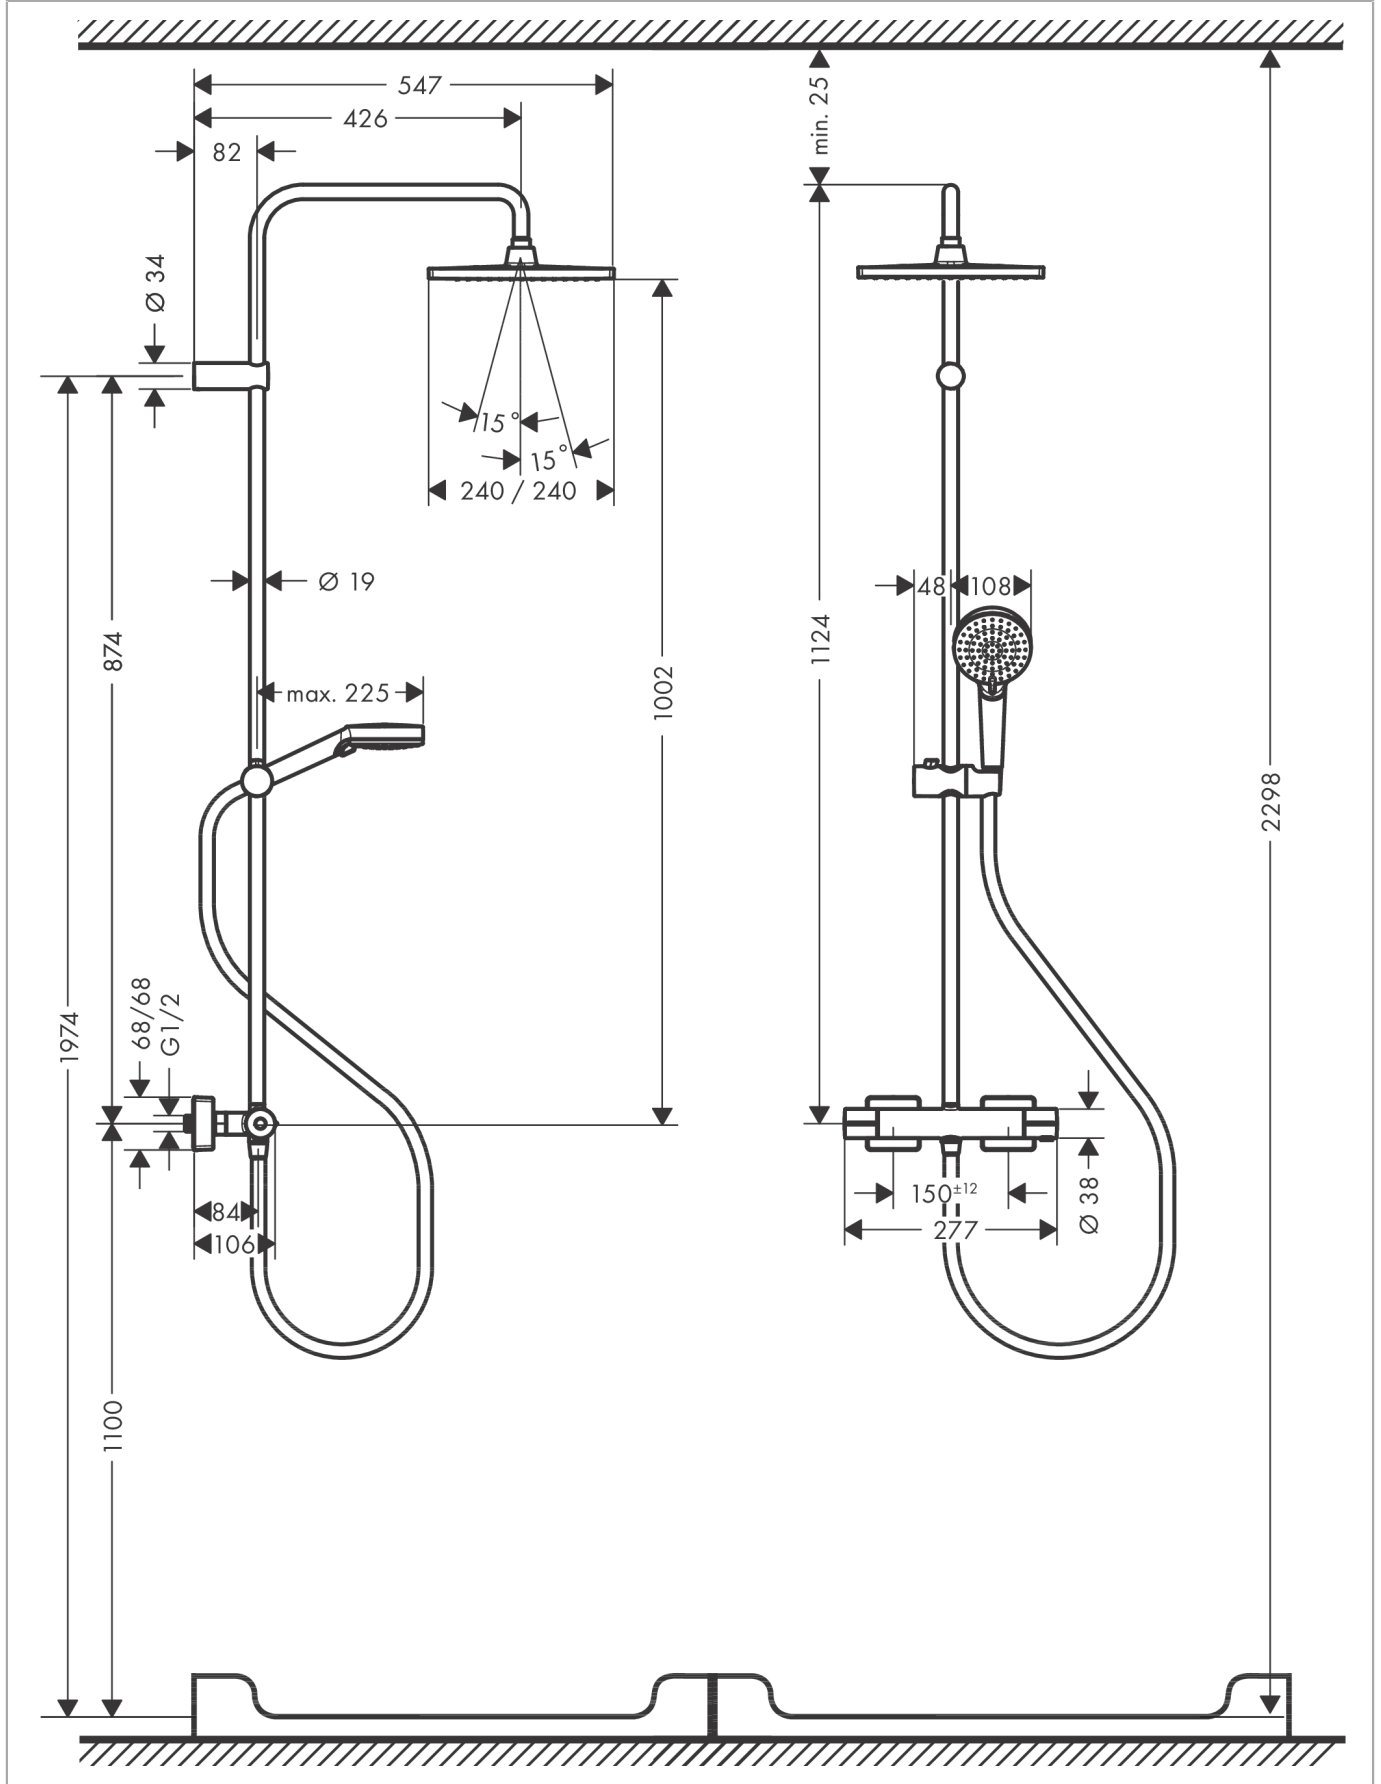

Vernis Shape
Showerpipe 240 1jet with thermostat
Finish: **Matt Black** Article Number: **26427670**

Installation examples